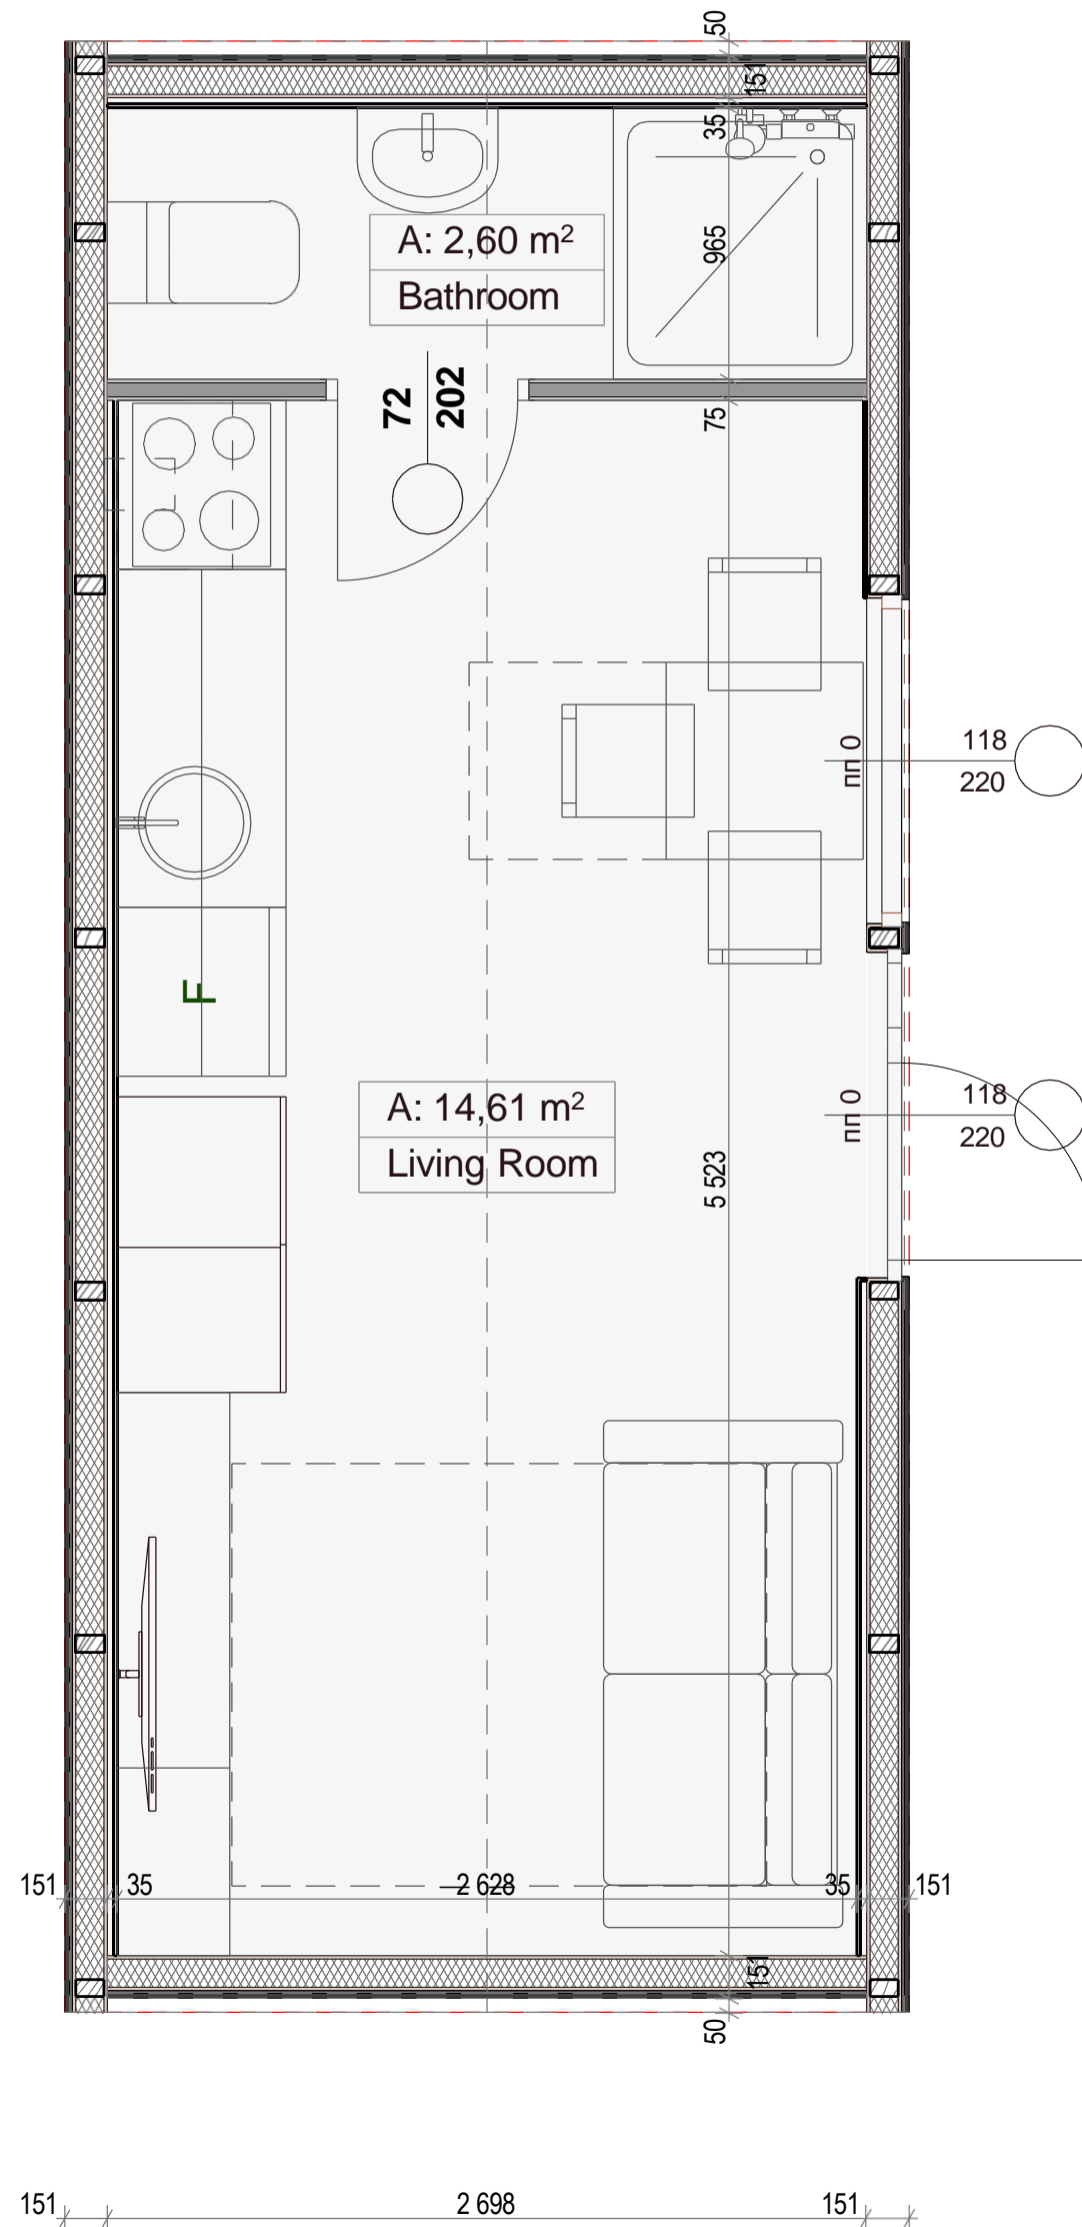

Floor plans

Mobile Houses

Model S (7m x 3m)

v1: 21,00 m²
(based on external dimensions).

v2: 21,00 m²
(based on external dimensions).

v3: 21,00 m²
(based on external dimensions).

Version 1

1:25

Version 2

1:25

Version 3

1:25