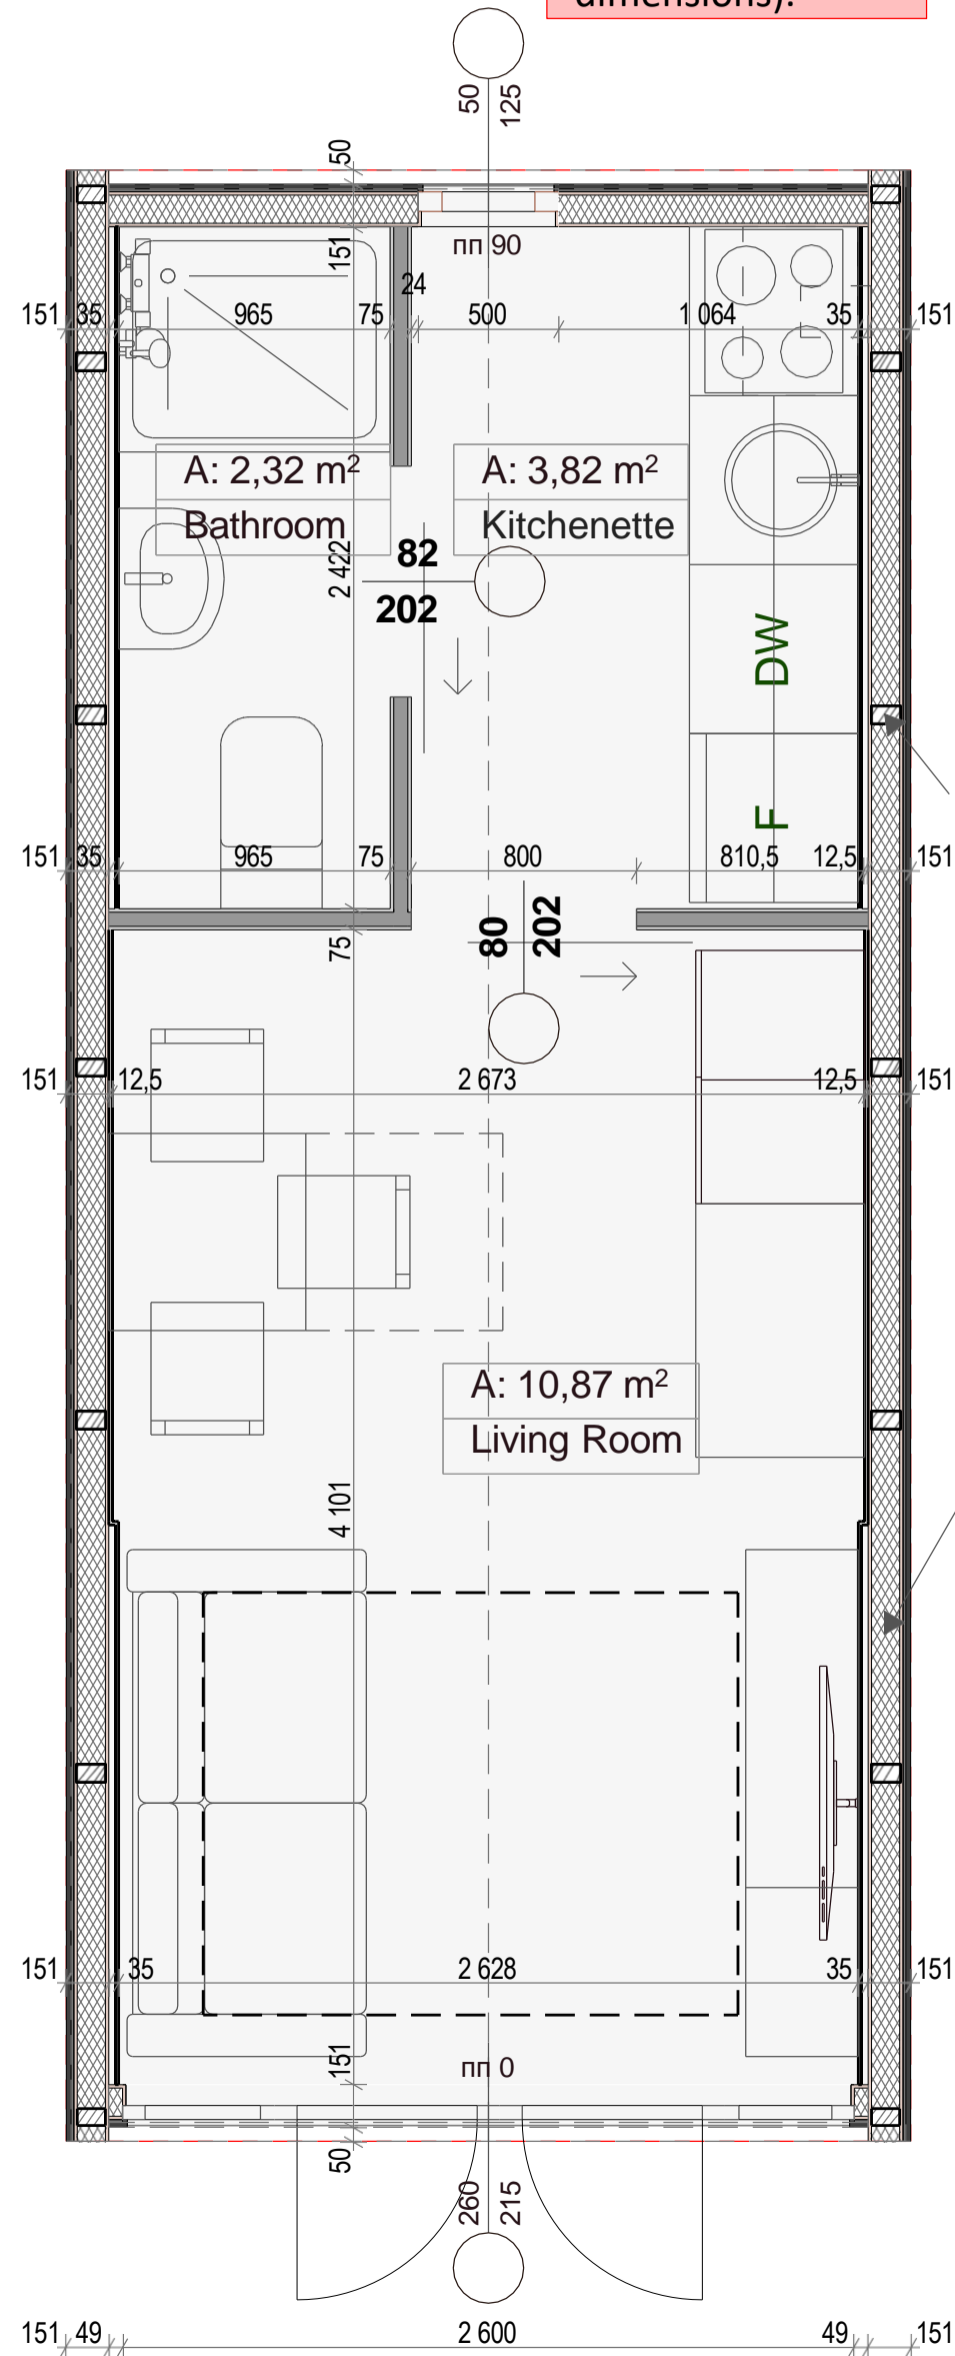

Floor plans

Mobile Houses

Model S (7m x 3m)

v1: 21,00 m²
(based on external dimensions).

v2: 21,00 m²
(based on external dimensions).

v3: 21,00 m²
(based on external dimensions).

Version 1

1:25

Version 2

1:25

Version 3

1:25