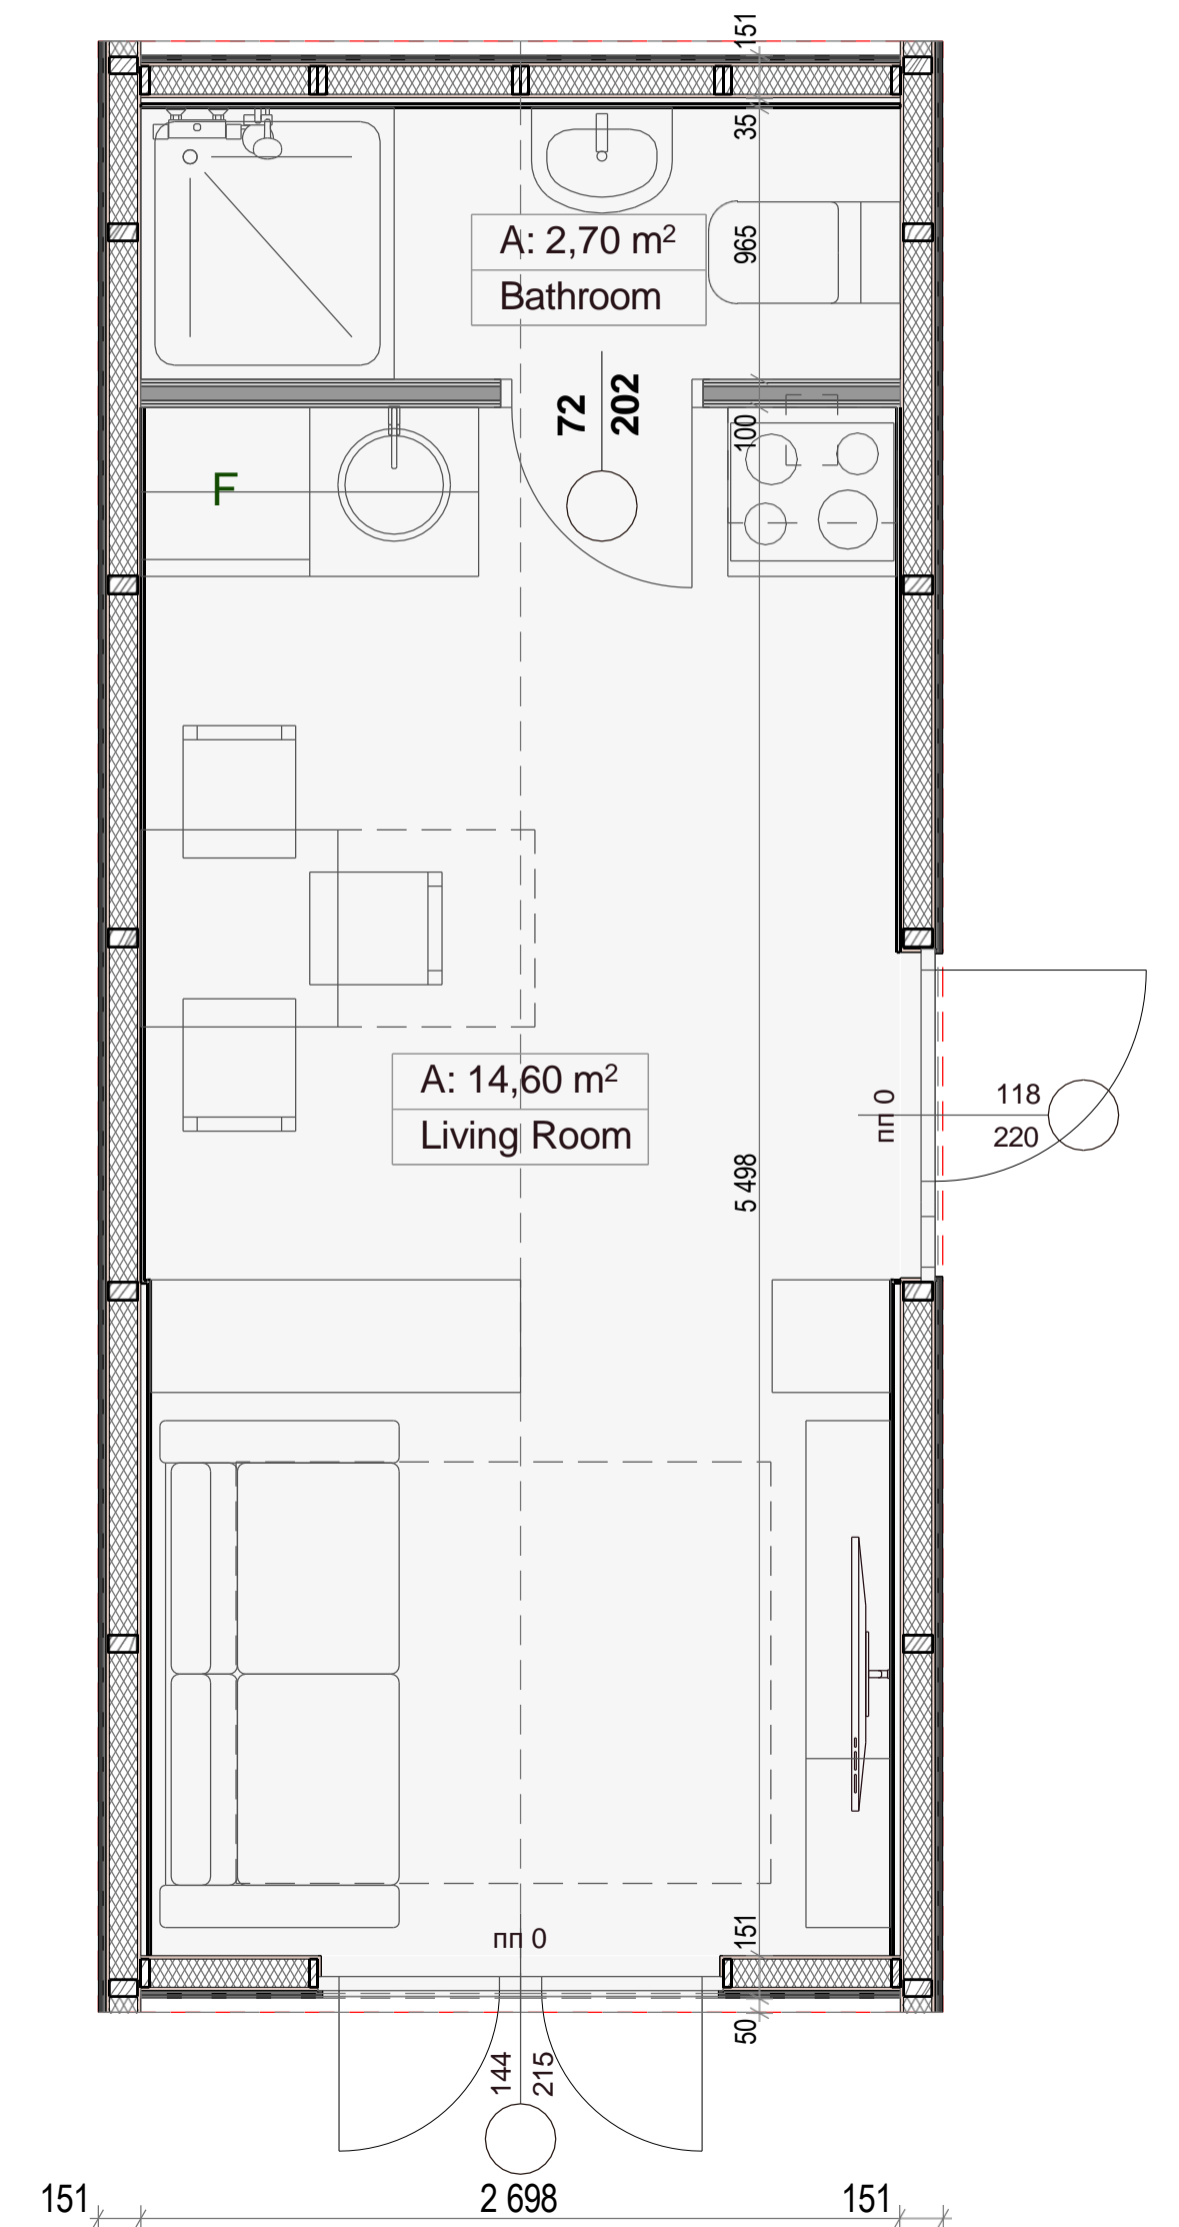

Floor plans

Mobile Houses

Model S (7m x 3m)

v1: 21,00 m²
(based on external dimensions).

v2: 21,00 m²
(based on external dimensions).

v3: 21,00 m²
(based on external dimensions).

Version 1

1:25

Version 2

1:25

Version 3

1:25